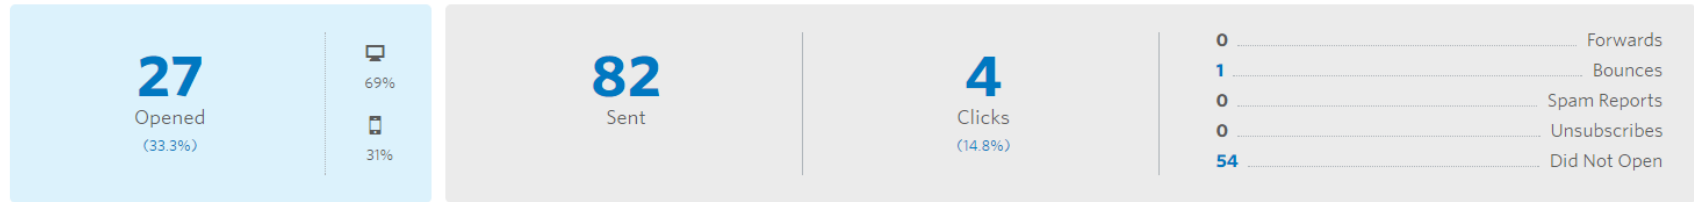

Copy

Edit

More Actions

Resend Options

Email Stats

Printable Report

Email Settings

Subject: Save \$25: 20th Anniversary Spring Gala