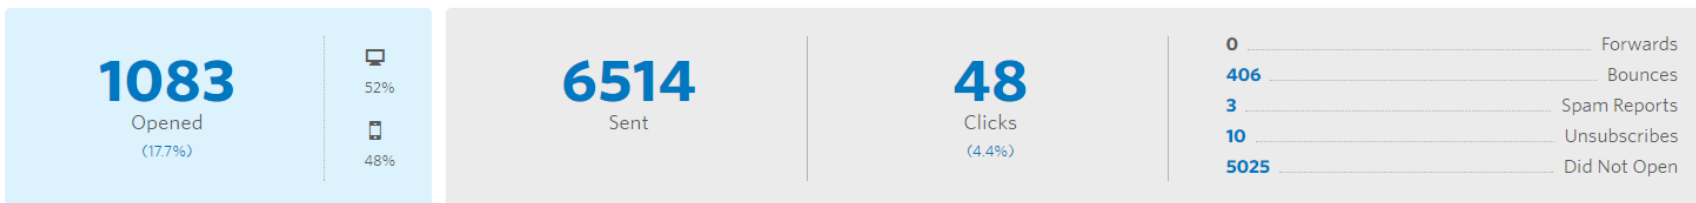

2017 SG Event Ambassadors

Kayla's List

2016 SG Event Ambassadors

SG E-Vite Reminder

View e-vite: <http://conta.cc/2qA6BUg>

Email Stats

[Printable Report](#)

Email Settings