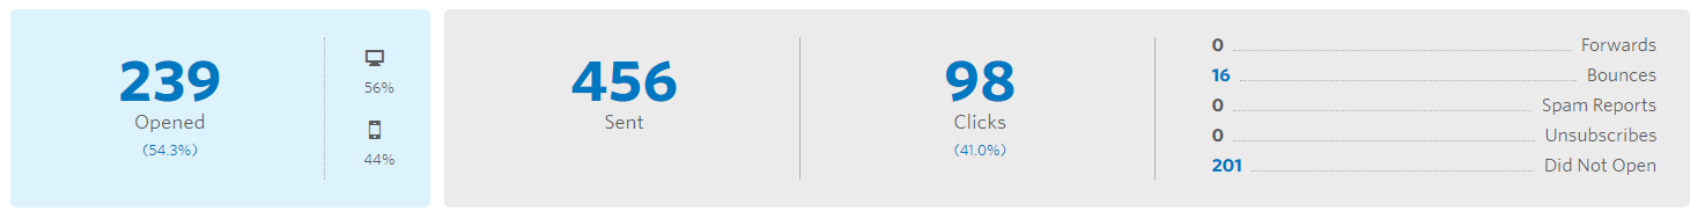

View e-vite: <http://conta.cc/2rwiZ7y>

Email Stats

[Printable Report](#)

Email Settings

Subject: See You Saturday! 20th Anniversary Spring Gala

Preheader Text: 2 Days Away!

From Name: Wisconsin Women's Health Foundation

From Email Address: kthomas@wwhf.org

Reply-to Email Address: kthomas@wwhf.org

Send To Lists: [WWHF Staff](#) [WWHF Board](#) [2017 Spring Gala Attendees](#)

SG Thank You